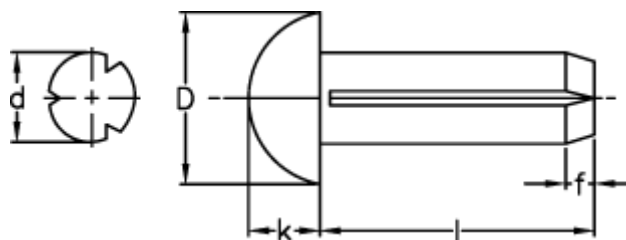

Article number: 088422031

Description: KLEE Slotted rivet N4 2x5, stainless
DIN 1476/DIN-EN-Norm 28 746

Measures

D	= 3.5
d	= 2.0
f	= 0.5
k	= 1.2
Length	= 3-10